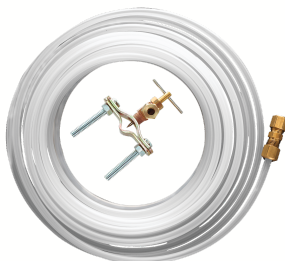

### \$10<sup>99</sup>

**Ice Maker Installation Kit**

Includes 25' poly tubing, all necessary fittings...

4011508